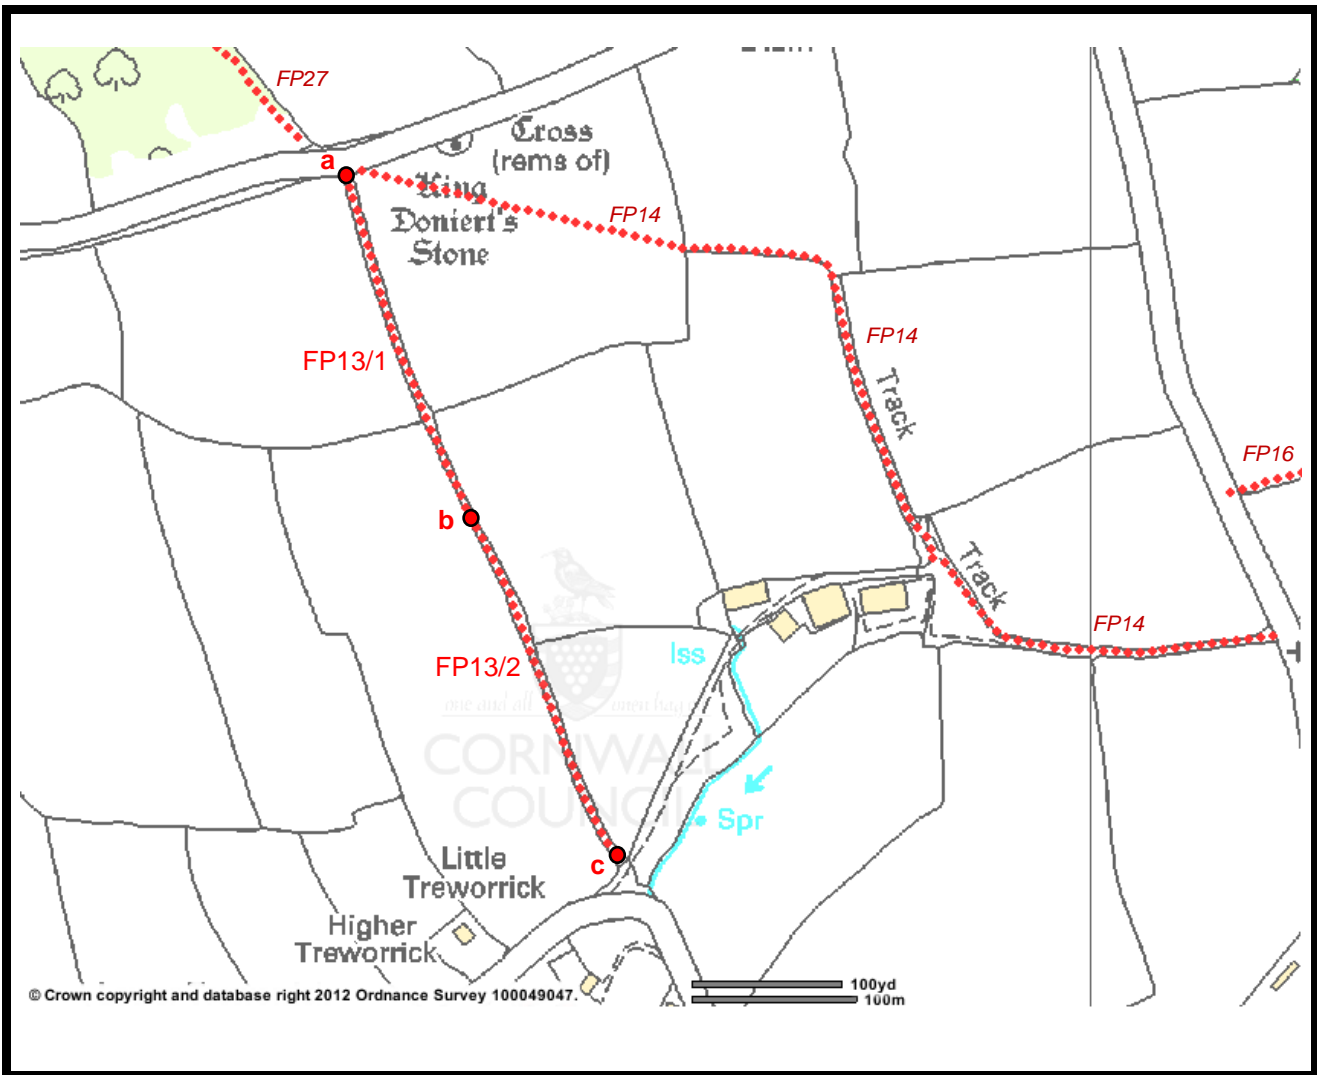

Parish Footpath No:	13	CC Footpath Ref:	624/13/1 624/13/2	Type:	Gold
---------------------	-----------	------------------	------------------------------	-------	-------------

Footpath from: King Doniert's Stone **To:** Road NE of Little Treworrick

Item	From (OS-SX)	To (OS-SX)	Length (m)	Cuts PA
Footpath 13	23546 68830	23712 68420		
(a) Style from road to FP13/1	23546 68830	-		2
Path for cutting	23546 68830	23620 68615	230	2
(b) Style at junction FP13/1 and 13/2	23620 68615	-		2
Path for cutting	23620 68615	23712 68420	223	2
(c) Gate to road at end of FP13/2	23712 68420			2