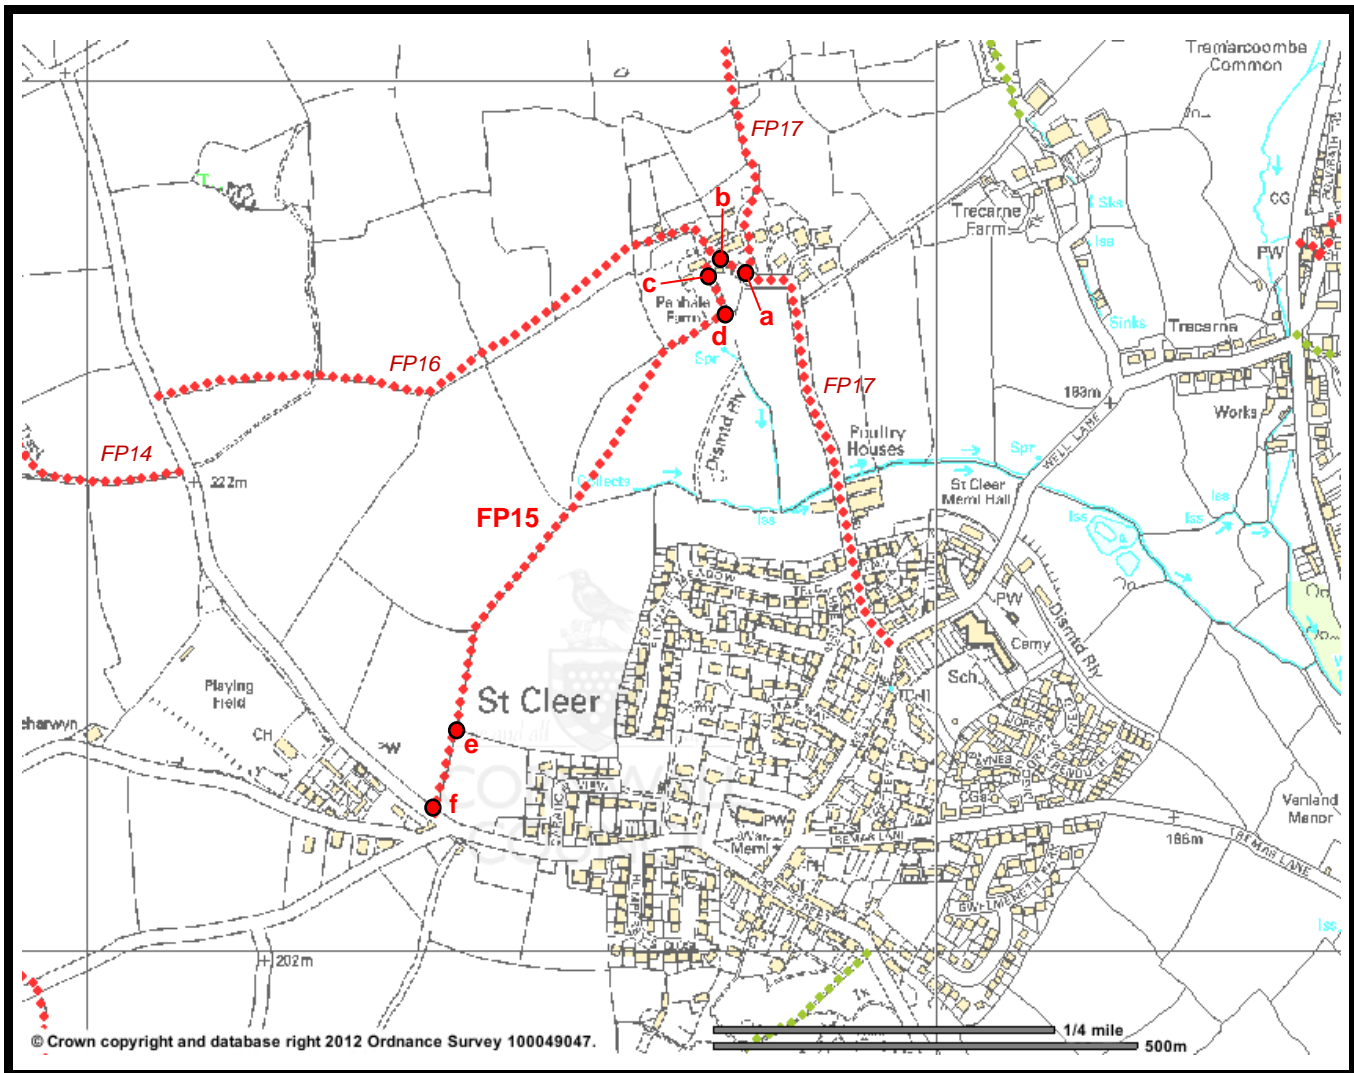

Parish Footpath No:	15	CC Footpath Ref:	624/15/1 624/15/2	Type:	Gold Silver
---------------------	----	------------------	----------------------	-------	----------------

FP from: Higher Tremar Coombe Farm To: Road West of St Cleer

Item	From (OS-SX)	To (OS-SX)	Length (m)	Cuts PA
<b>Footpath 15</b>	<b>24777 68776</b>	<b>24411 68162</b>		
(a) FP Start – Junction with FP17	24777 68776			Nil
(b) Junction with FP16	24746 68792			Nil
(c) Track start at Penhale Farm (N)	24730 68782			-
(d) Gate at Penhale Farm Track (S)	24751 68729			-
Track for cutting	24751 68729	24436 68256	75	2
(e) Style (double)	24436 68256			2
(f) Style to Road	<b>24411 68162</b>			2

COMMENTS
FP 624/15/2 = (a) – (b) – (c) = <b>Silver</b> path. Path runs through farmyard, therefore no cuts required.
FP 624/15/1 = (c) – (d) – (e) – (f) = <b>Gold</b> path. Cuts required as above.