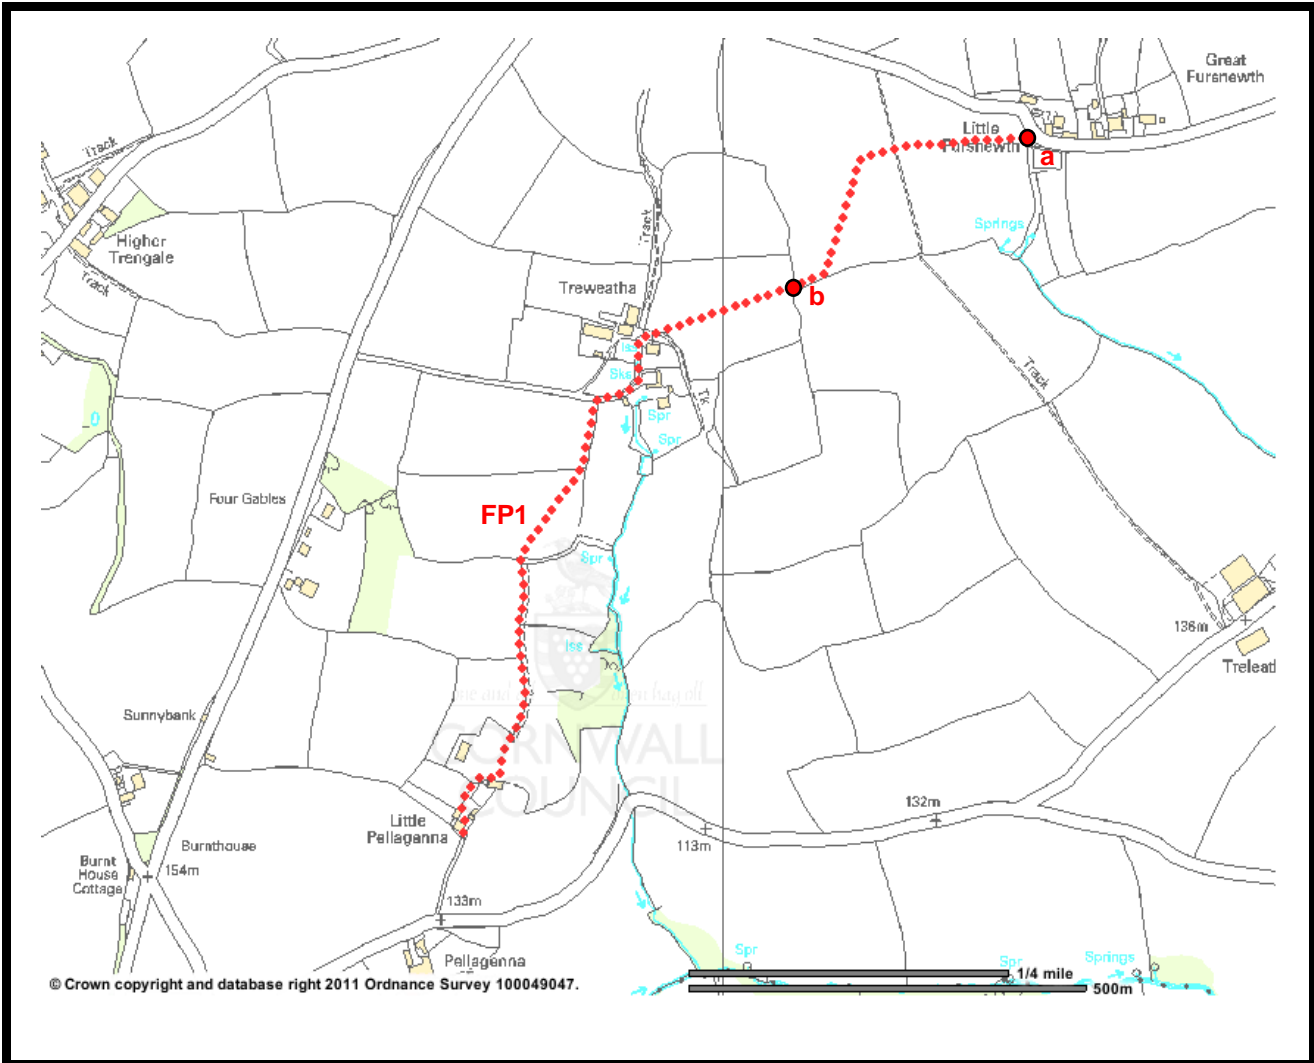

Parish Footpath No:	1	CC Footpath Ref:	624/1/1	Type:	Silver
---------------------	---	------------------	---------	-------	--------

FP from: Little Fursnewth To: Little Pellaganna

Item	From (OS-SX)	To (OS-SX)	Length (m)	Cuts PA
Footpath 1	22377 67461	21674 66606	1302	Nil
(a) Gate at Little Fursnewth	22377 67461	-	-	1
(b) Double Style at Field Boundary	22094 67274	-	-	1

COMMENTS

Footpath runs across open farmland and therefore does not need cutting.