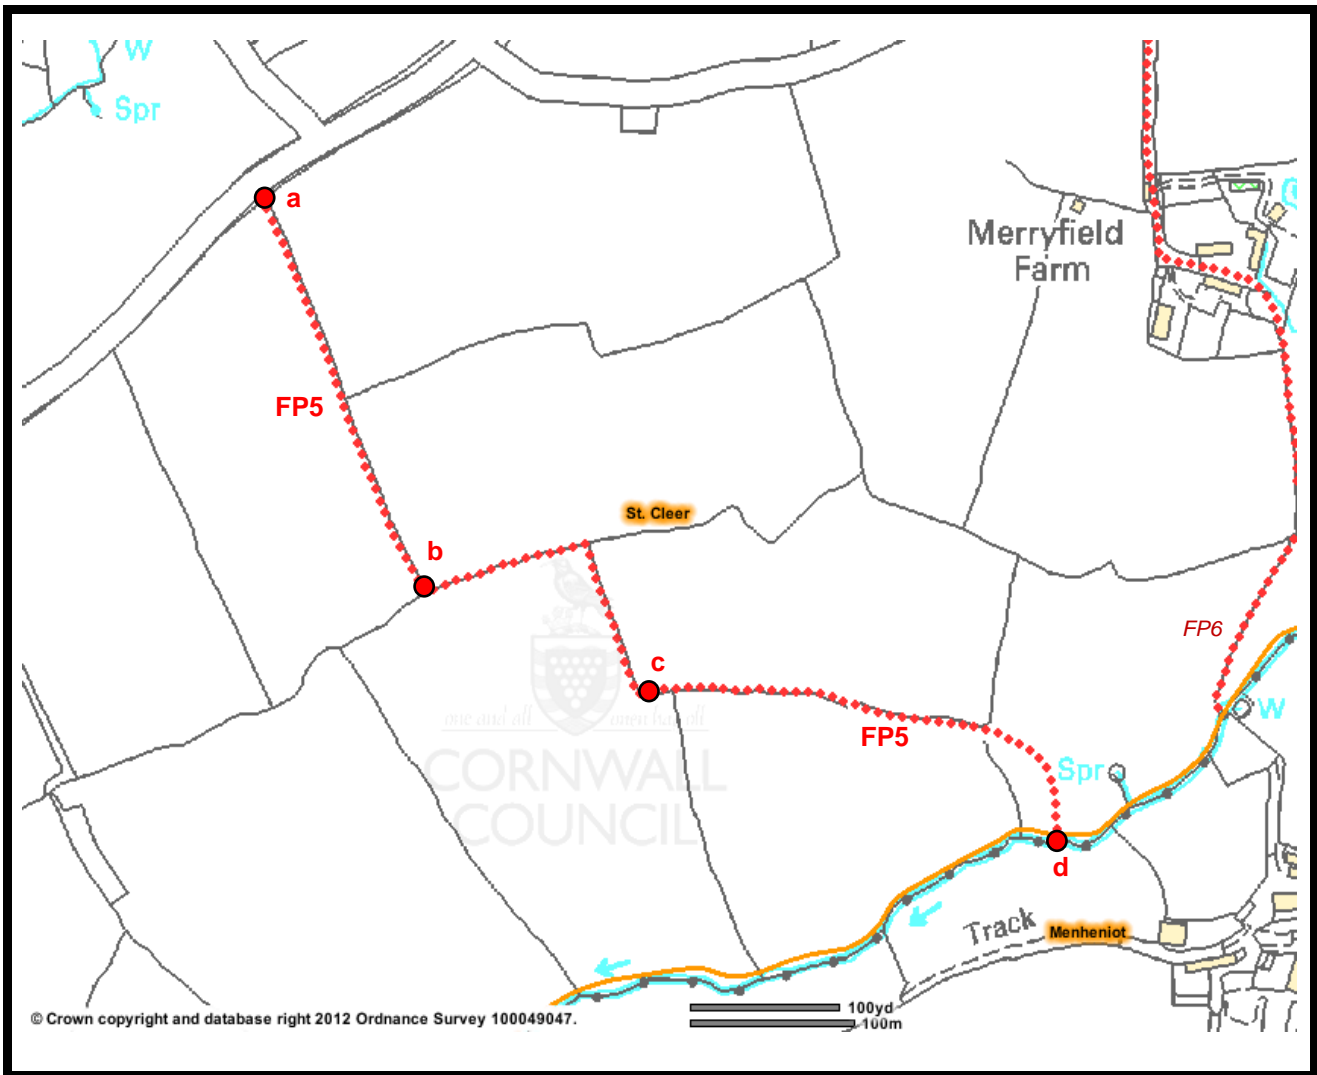

Parish Footpath No:	5	CC Footpath Ref:	624/5/1	Type:	Bronze
---------------------	---	------------------	---------	-------	--------

FP from: Road South of Higher Rosecraddock To: Parish Boundary

Item	From (OS-SX)	To (OS-SX)	Length (m)	Cuts PA
Footpath 5	27150 67508	27634 67136		Nil
(a) Blocked (2011)	27248 67281	-		
(b) Blocked (2011)	27248 67281	-		
(c) Blocked (2011)	27377 67220	-		
(d) Parish Boundary	27634 67136	-		