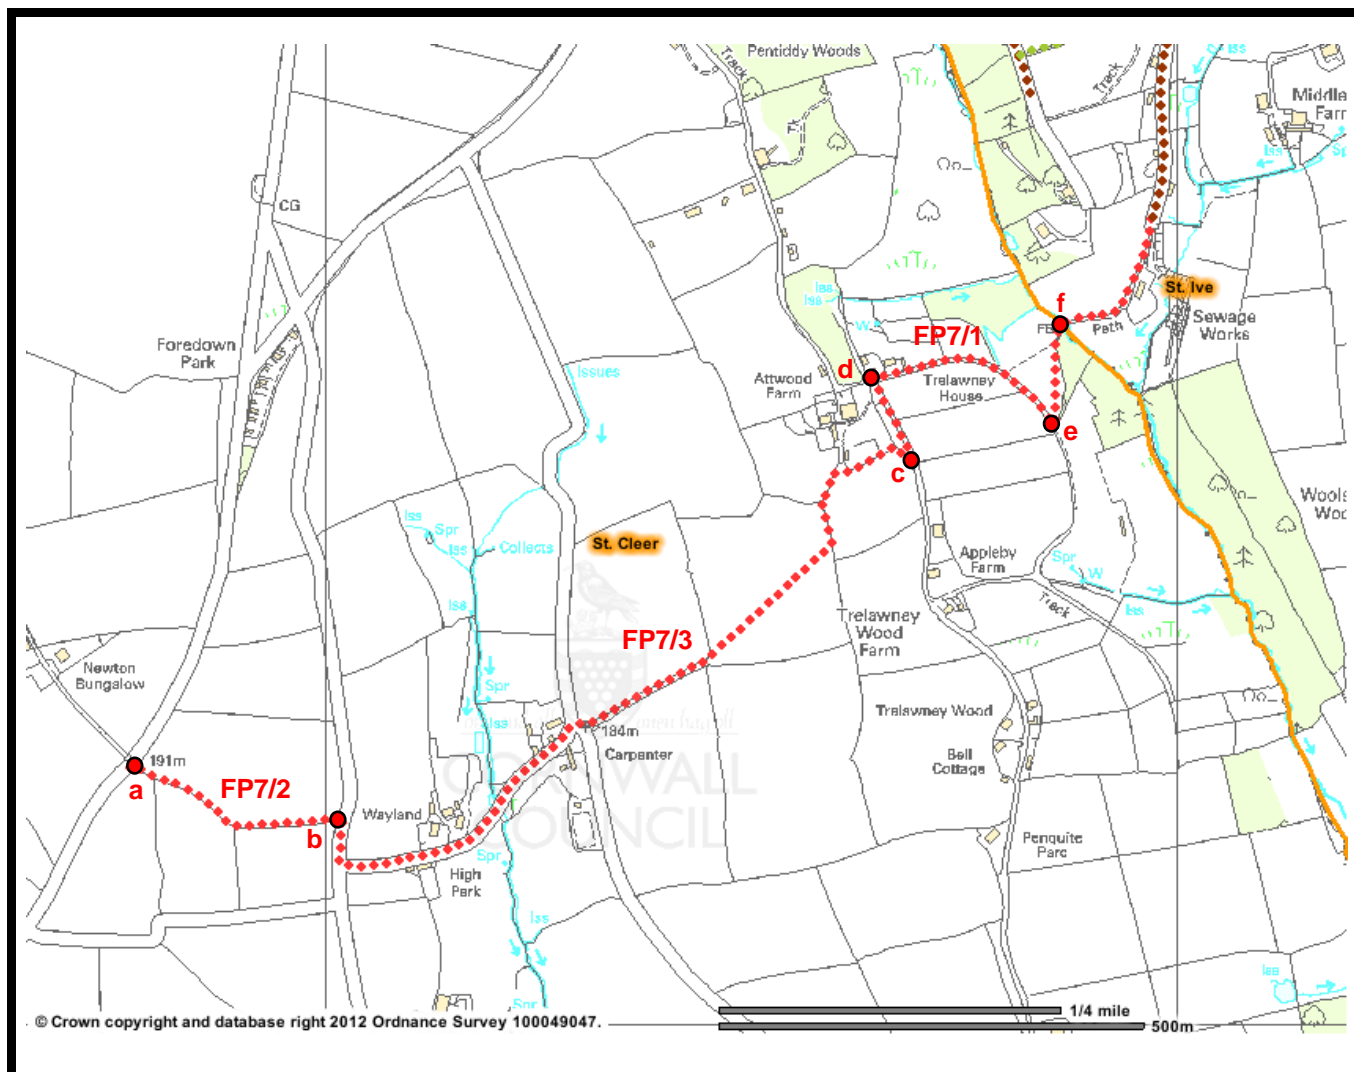

Parish Footpath No:	7	CC Footpath Ref:	624/7/1 624/7/2 624/7/3	Type:	Silver
---------------------	---	------------------	-------------------------------	-------	--------

FP from: Road opposite Newton Bungalow To: Parish Boundary

Item	From (OS-SX)	To (OS-SX)	Length (m)	Cuts PA
Footpath 7	27773 68301	28866 68826		
(a) Style from road + path	27773 68301	-	10	1
(b) Style to road + path	28014 68244	-	10	1
(c) Style to track + path	28684 68668	-	10	1
(d) Style on track	28645 68757	-		1
(e) Track from style to Parish Boundary	28854 68707	28866 68826	120	1
(f) Style at Parish Boundary	28866 68826	-		1